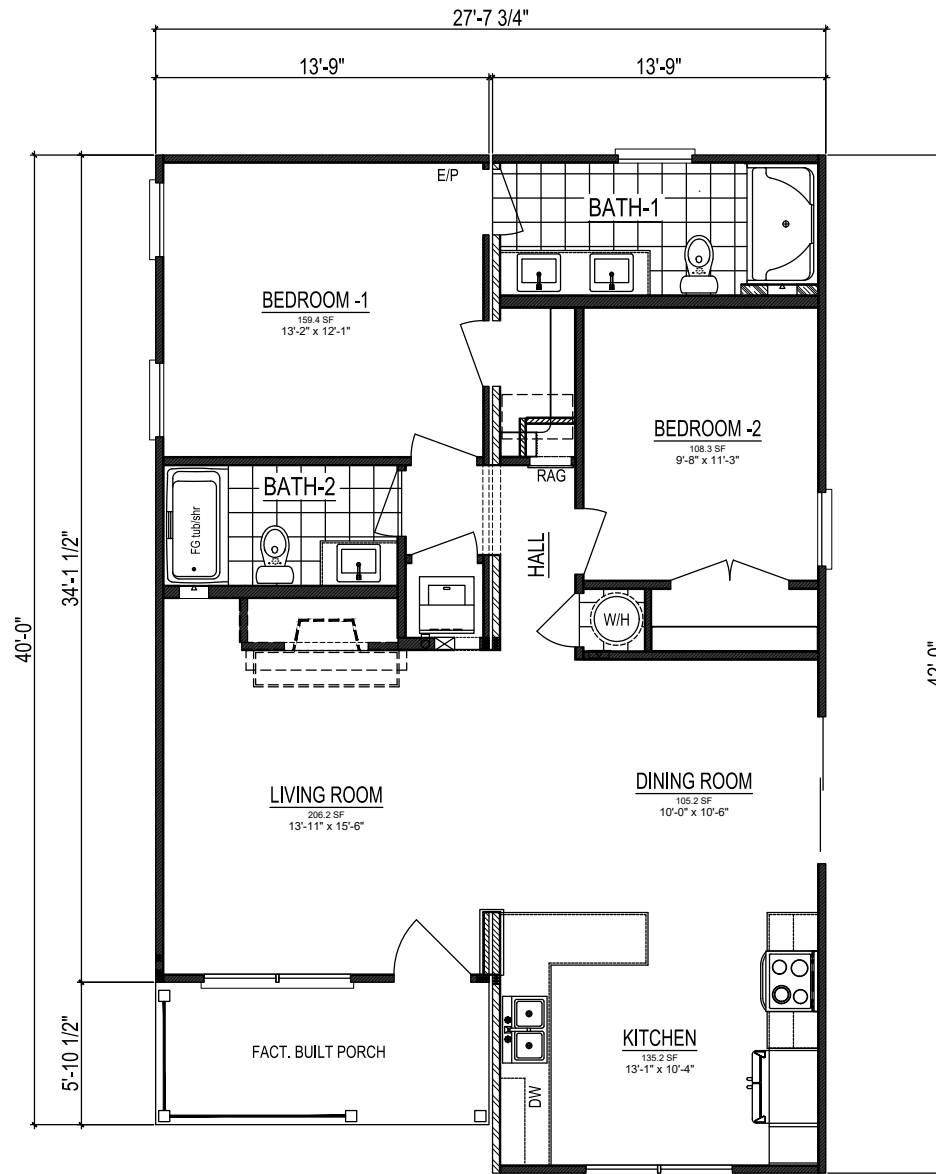

CRAVEN I

SQUARE FOOTAGE 1,052

2 Bedrooms 2 Bathrooms

**Exterior Shown with Standard 7/12 Roof Pitch
Shown with Optional Exterior Features**

These are artist renditions for sales purposes only. Refer to working drawings for actual dimensions.
© 2022 Nationwide Homes, Inc. All Rights Reserved.

CRAVEN I

**Total Finished Area:
1,052 Sq. Ft.**

**Dimensions:
27'8"W x 42'0"D**

**2 Bedrooms
2 Bathrooms**

Factory Built Porch
Kitchen Peninsula
Rectangular Lavatory Sinks
Walk-in Closet

nationwide-homes.com