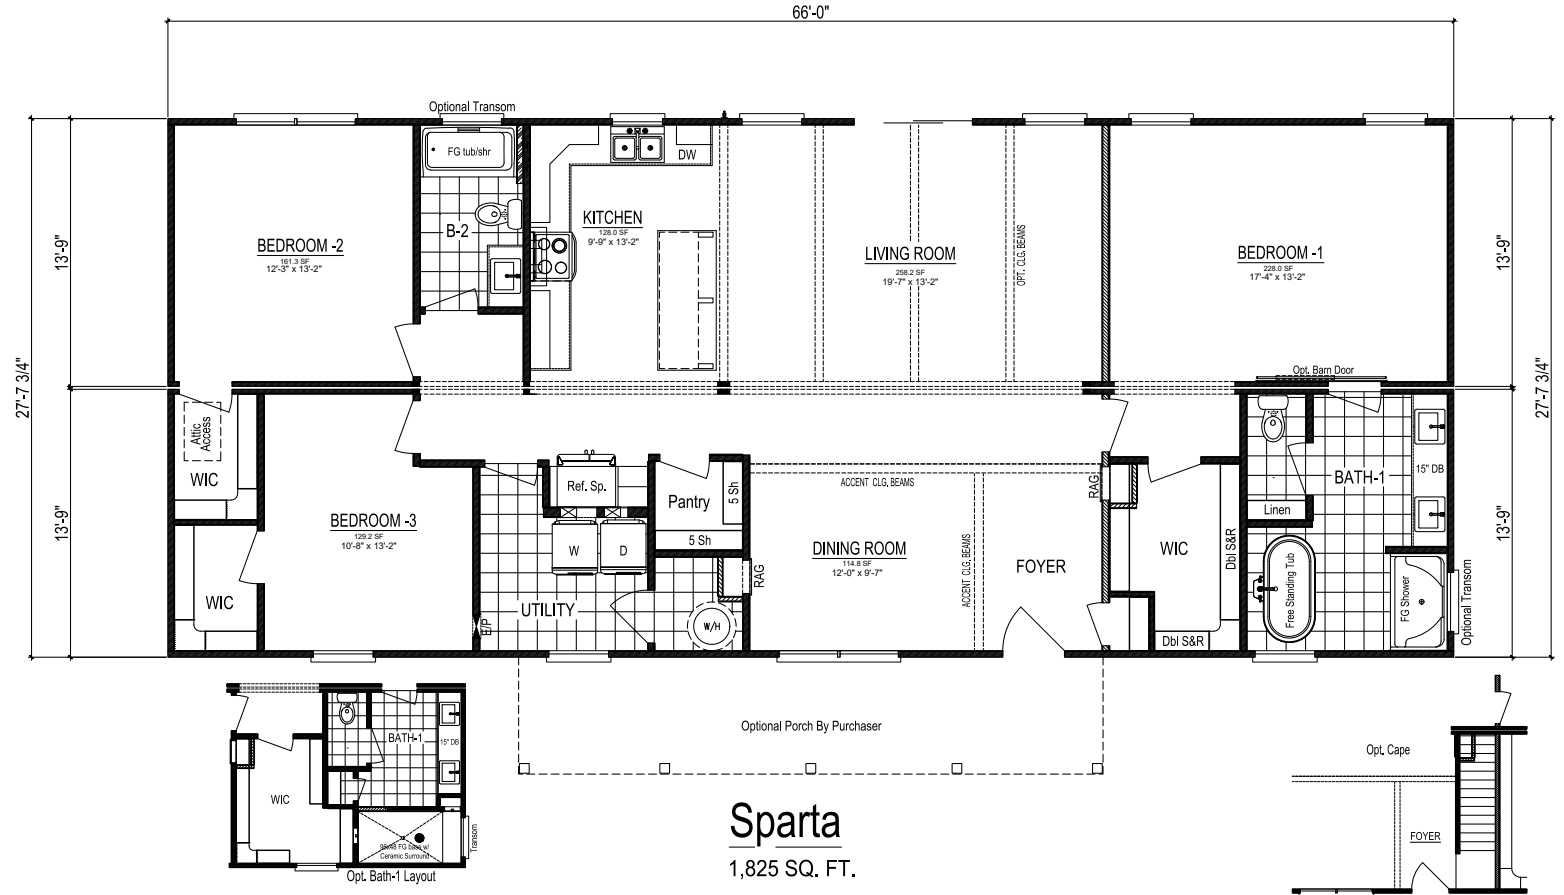

SPARTA

Total Finished Area: 1,825 Sq. Ft.

Dimensions: 27'8"W x 66'0"D

3 Bedrooms

2 Bathrooms

Ranch Design

Exterior Shown with Standard 7/12 Roof Pitch (Optional Porch with Raised Roof Built On-site by Builder)

Total Finished Area:
1,825 Sq. Ft.

Dimensions:
27'8"W x 66'0"D

3 Bedrooms

2 Bathrooms

Extended Kitchen Island

Kitchen Pantry

Walk-in Closets

Free Standing Bathtub

Rectangular Lavatory Sinks

nationwide-homes.com

facebook.com/nationwidehome

instagram.com/nationwidehomes

Shown with Optional Interior and Exterior Features

These are artist renditions for sales purposes only.