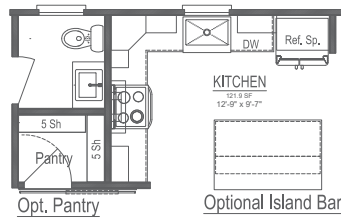

FARMHOUSE IV CAPE

Total Potential Area: 2,590 Sq. Ft.

Dimensions: 60'0"W x 27'8"D

3+ Bedrooms 2.5+ Bathrooms Cape Design (Ranch Option Available)

These are artist renditions for sales purposes only.
Refer to working drawings for actual dimensions.
© 2022 Nationwide Homes, Inc. All Rights Reserved.

Shown with Optional Front Porch and Exterior Features

FARMHOUSE IV CAPE

**Total Potential Area:
2,590 Sq. Ft.**

1,659 Sq. Ft. Finished
931 Sq. Ft. Unfinished

Dimensions:

60'0"W x 27'8"D

3+ Bedrooms

2.5+ Bathrooms

Expansive Kitchen Island

Hidden Pantry

Ceramic Tile Shower
(4x8')

Walk-in Closet

Expansive Utility Room

nationwide-homes.com

facebook.com/nationwidehome

instagram.com/nationwidehomes