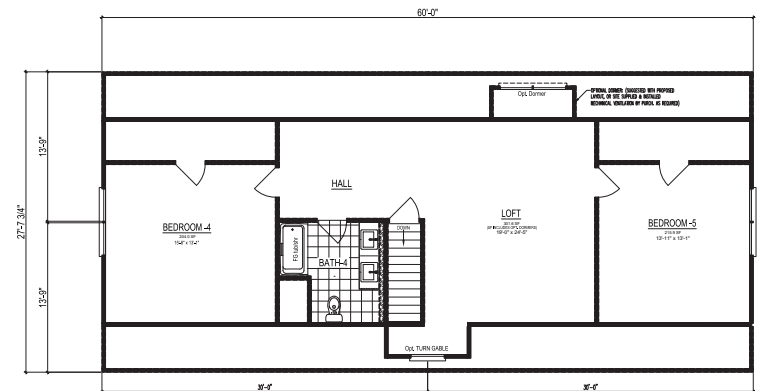

FARMHOUSE IV CAPE

Total Potential Area: 2,590 Sq. Ft.

Dimensions: 60'0"W x 27'8"D

3+ Bedrooms 2.5+ Bathrooms Cape Design (Ranch Option Available)

These are artist renditions for sales purposes only.
Refer to working drawings for actual dimensions.
© 2022 Nationwide Homes, Inc. All Rights Reserved.

Shown with Optional Front Porch and Exterior Features

FARMHOUSE IV CAPE

**Total Potential Area:
2,590 Sq. Ft.**

1,659 Sq. Ft. Finished
931 Sq. Ft. Unfinished

Dimensions:

60'0"W x 27'8"D

3+ Bedrooms

2.5+ Bathrooms

Expansive Kitchen Island

Hidden Pantry

Ceramic Tile Shower
(4x8')

Walk-in Closet

Expansive Utility Room

nationwide-homes.com

facebook.com/nationwidehome

instagram.com/nationwidehomes