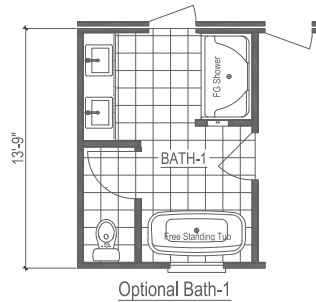

FARMHOUSE IV CAPE

Total Potential Area: 2,590 Sq. Ft.

Dimensions: 60'0"W x 27'8"D

3+ Bedrooms 2.5+ Bathrooms Cape Design (Ranch Option Available)

These are artist renditions for sales purposes only.
Refer to working drawings for actual dimensions.
© 2022 Nationwide Homes, Inc. All Rights Reserved.

Shown with Optional Front Porch and Exterior Features

FARMHOUSE IV CAPE

**Total Potential Area:
2,590 Sq. Ft.**

1,659 Sq. Ft. Finished
931 Sq. Ft. Unfinished

Dimensions:

60'0"W x 27'8"D

3+ Bedrooms

2.5+ Bathrooms

Expansive Kitchen Island

Hidden Pantry

Ceramic Tile Shower
(4x8')

Walk-in Closet

Expansive Utility Room

nationwide-homes.com

facebook.com/nationwidehome

instagram.com/nationwidehomes