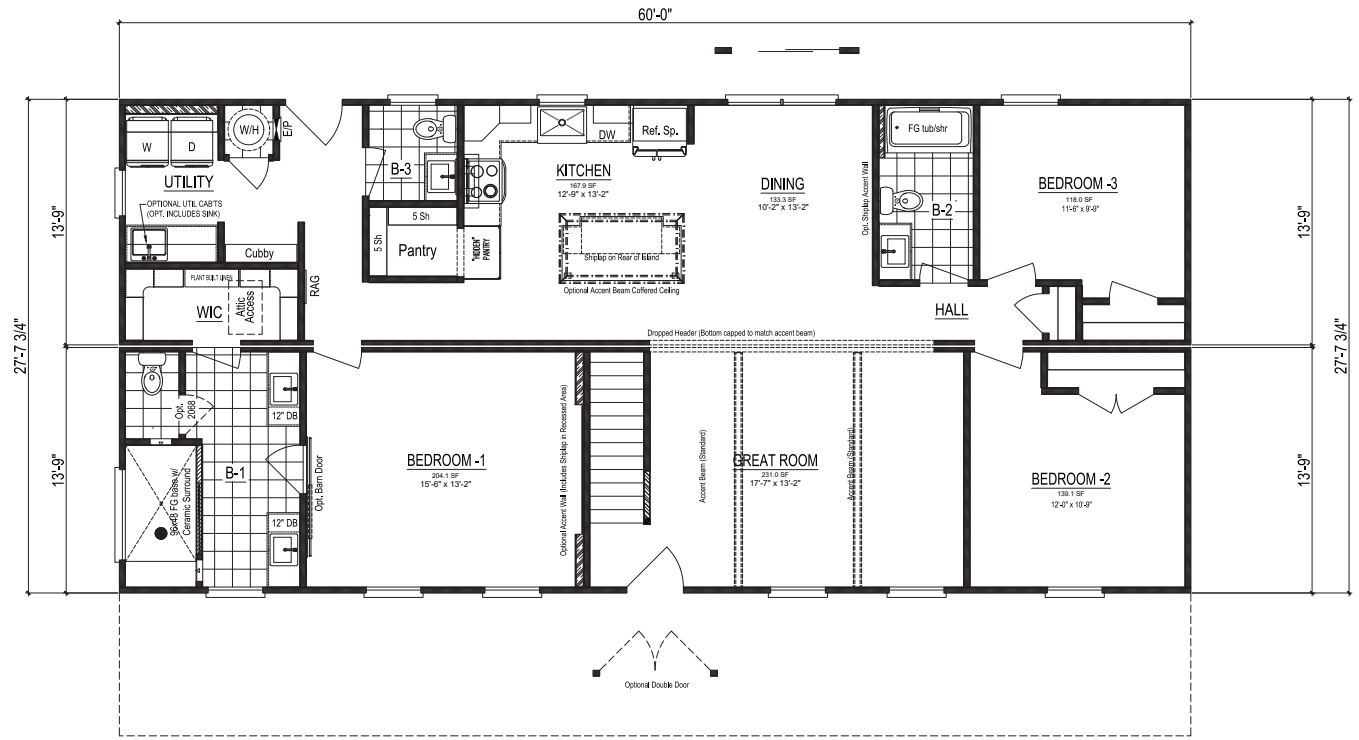

FARMHOUSE IV CAPE

Total Potential Area: 2,590 Sq. Ft.

Dimensions: 60'0"W x 27'8"D

3+ Bedrooms 2.5+ Bathrooms Cape Design (Ranch Option Available)

These are artist renditions for sales purposes only.
Refer to working drawings for actual dimensions.
© 2022 Nationwide Homes, Inc. All Rights Reserved.

Shown with Optional Front Porch and Exterior Features

FARMHOUSE IV CAPE

**Total Potential Area:
2,590 Sq. Ft.**

1,659 Sq. Ft. Finished
931 Sq. Ft. Unfinished

Dimensions:

60'0"W x 27'8"D

3+ Bedrooms

2.5+ Bathrooms

Expansive Kitchen Island

Hidden Pantry

Ceramic Tile Shower
(4x8')

Walk-in Closet

Expansive Utility Room

nationwide-homes.com

facebook.com/nationwidehome

instagram.com/nationwidehomes

Shown with Optional Interior and Exterior Features

These are artist renditions for sales purposes only.

Refer to working drawings for actual dimensions.

© 2022 Nationwide Homes. All Rights Reserved.