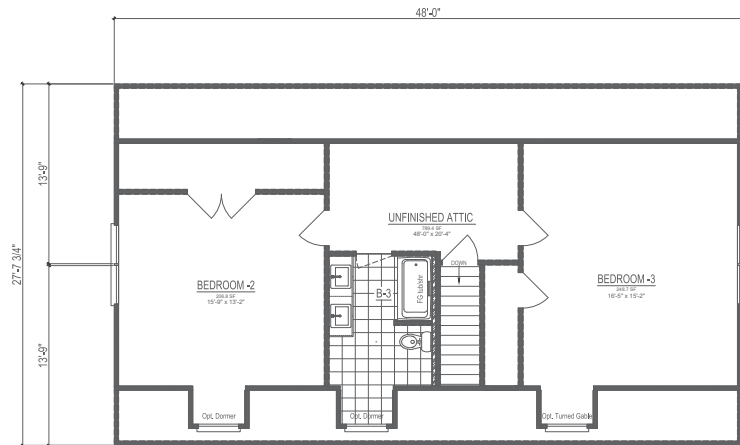

FARMHOUSE V

Total Potential Area: 2,250 Sq. Ft.

Dimensions: 48'0" W x 27'8" D

3 Bedrooms 2.5 Bathrooms Cape Design

These are artist renditions for sales purposes only.
Refer to working drawings for actual dimensions.
© 2022 Nationwide Homes, Inc. All Rights Reserved.

Shown with Optional Front Porch and Exterior Features

FARMHOUSE V

**Total Potential Area:
2,250 Sq. Ft.**

1,327 Sq. Ft. Finished
923 Sq. Ft. Unfinished

Dimensions:

48'0"W x 27'8"D

3 Bedrooms

2.5 Bathrooms

Expansive Kitchen Island

Hidden Pantry

Ceramic Tile Shower
(4x8')

Walk-in Closet

Expansive Utility Room

nationwide-homes.com

facebook.com/nationwidehome

instagram.com/nationwidehomes