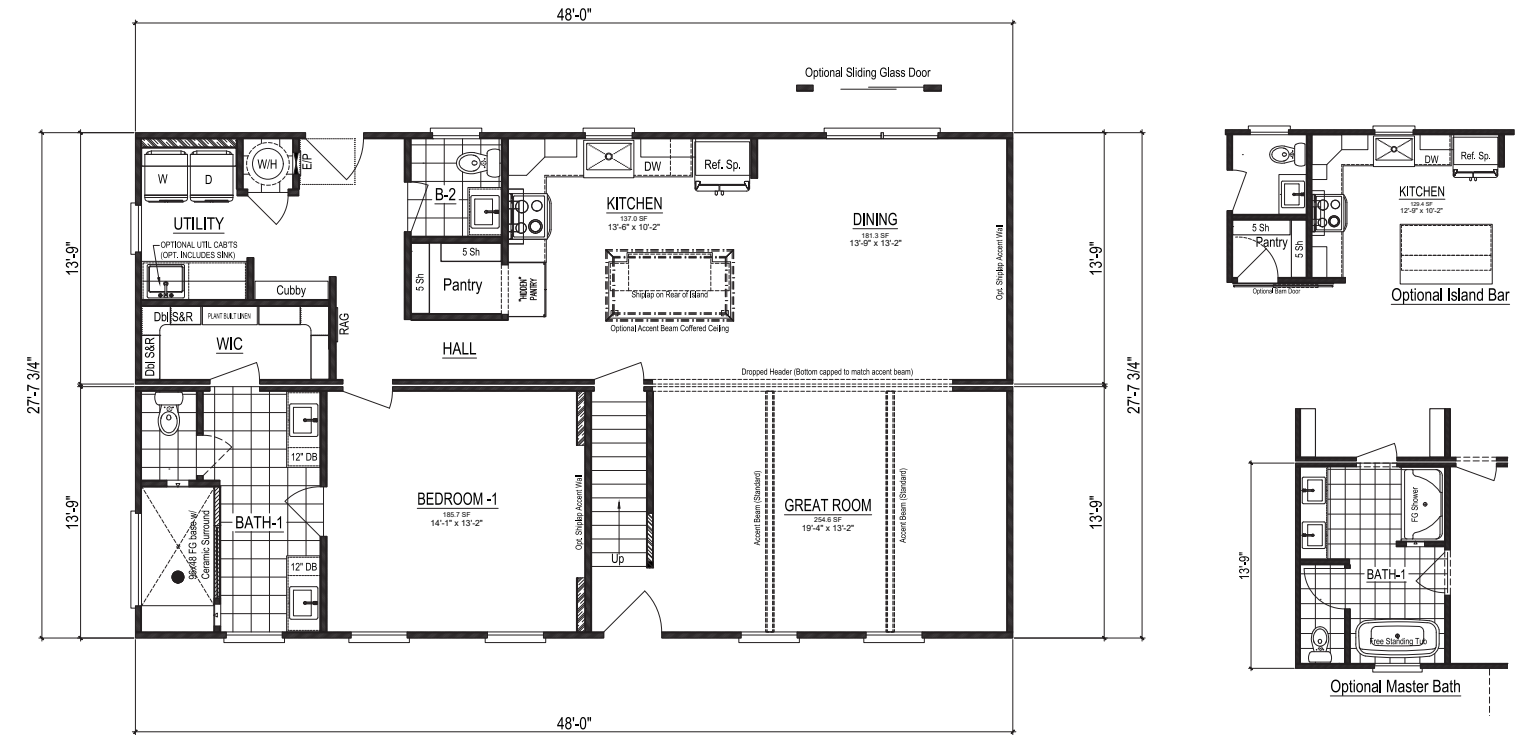

FARMHOUSE V

Total Potential Area: 2,250 Sq. Ft.

Dimensions: 48'0" W x 27'8" D

3 Bedrooms 2.5 Bathrooms Cape Design

These are artist renditions for sales purposes only.
Refer to working drawings for actual dimensions.
© 2022 Nationwide Homes, Inc. All Rights Reserved.

Shown with Optional Front Porch and Exterior Features

FARMHOUSE V

**Total Potential Area:
2,250 Sq. Ft.**

1,327 Sq. Ft. Finished
923 Sq. Ft. Unfinished

Dimensions:

48'0"W x 27'8"D

3 Bedrooms

2.5 Bathrooms

Expansive Kitchen Island

Hidden Pantry

Ceramic Tile Shower
(4x8')

Walk-in Closet

Expansive Utility Room

nationwide-homes.com

facebook.com/nationwidehome

instagram.com/nationwidehomes