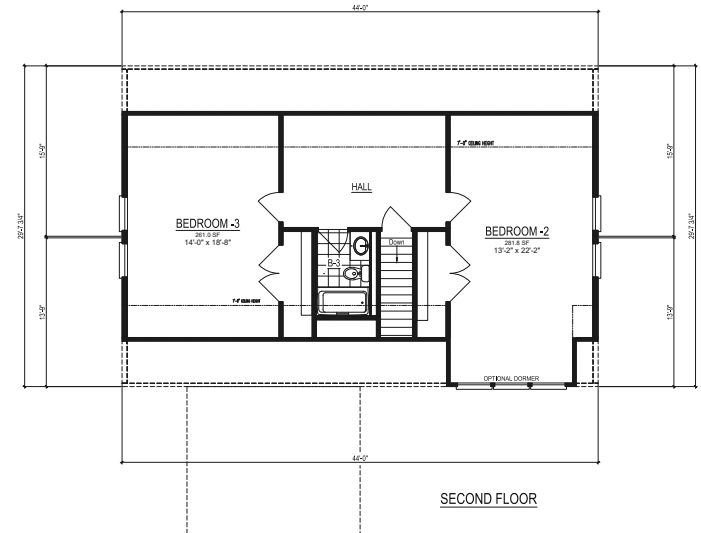

Shown with Optional Interior and Exterior Features

These are artist renditions for sales purposes only.

Refer to working drawings for actual dimensions.

© 2020 Nationwide Homes 02/28/20