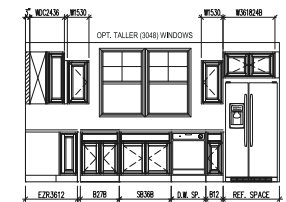

Shown with Optional Interior and Exterior Features

These are artist renditions for sales purposes only.

Refer to working drawings for actual dimensions.

© 2020 Nationwide Homes 02/28/20