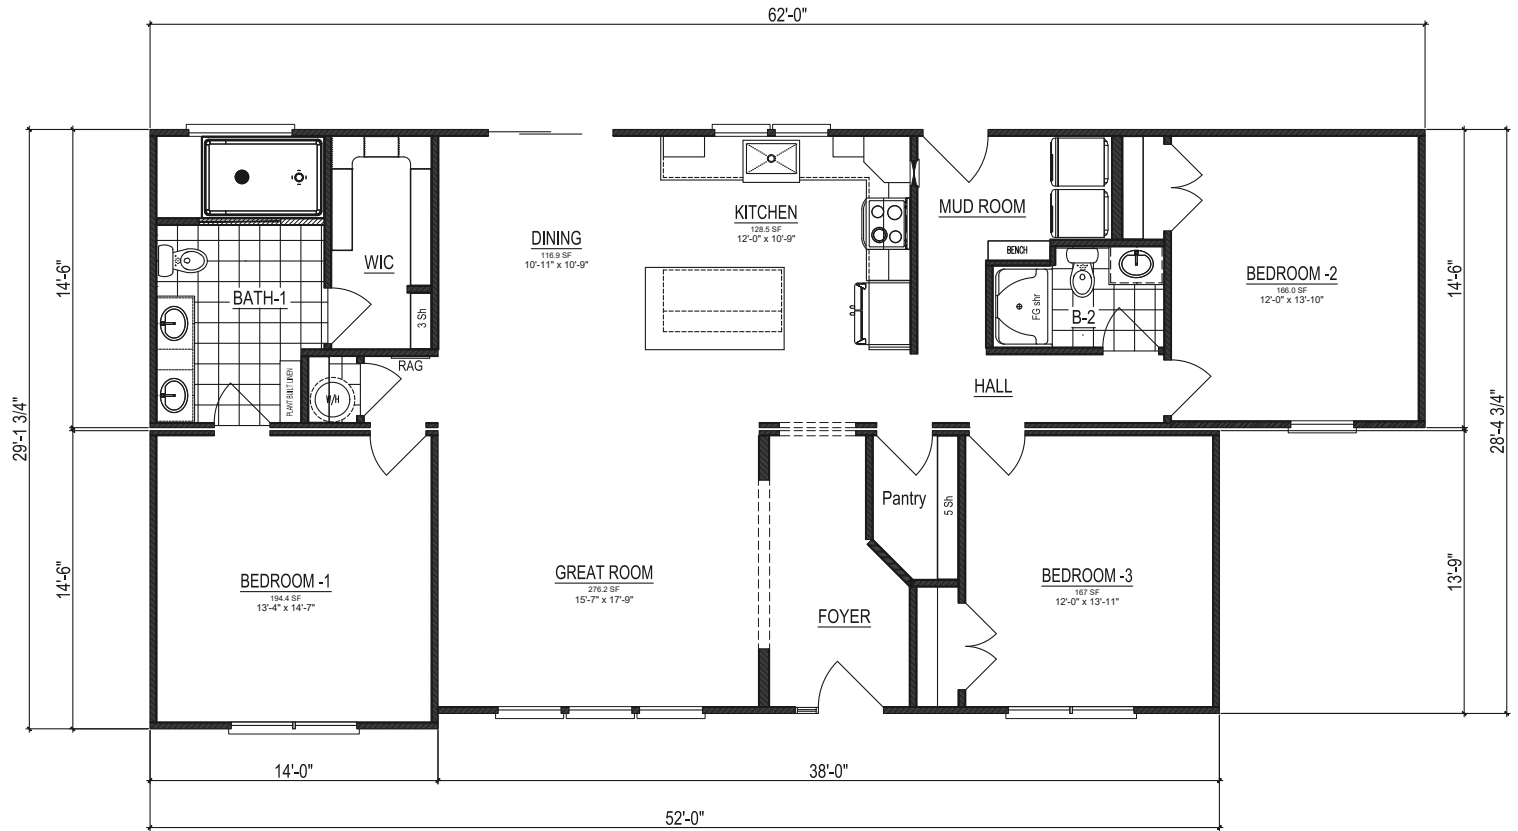

## FARMHOUSE III

**Total Finished Area:**

1,632 Sq. Ft.

**Dimensions:**

62'0"W x 29'2"D

**3 Bedrooms**

**2 Bathrooms**

Ranch-Style

Split-Bedroom Design

Ceramic Tile Shower  
(4x8')

Walk-in Closet

Oversized Pantry