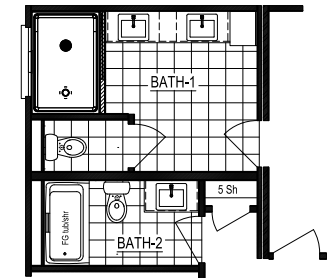

THE CHATHAM I

Total Finished Area:
1,714 Sq. Ft.

857 Sq. Ft. Finished
857 Sq. Ft. Finished

Dimensions:

27'8"W x 34'0"D

3 Bedrooms
2.5 Bathrooms

Two-Story Style

Utility Cubby & Bench

Over-sized Kitchen Island

Rectangular Lavatory Sinks

Walk-in Closet

nationwide-homes.com

facebook.com/nationwidehome

instagram.com/nationwidehomes

Optional Master Bath

Shown with Optional Interior and Exterior Features
These are artist renditions for sales purposes only.
Refer to working drawings for actual dimensions.
© 2020 Nationwide Homes (Summer 2020)