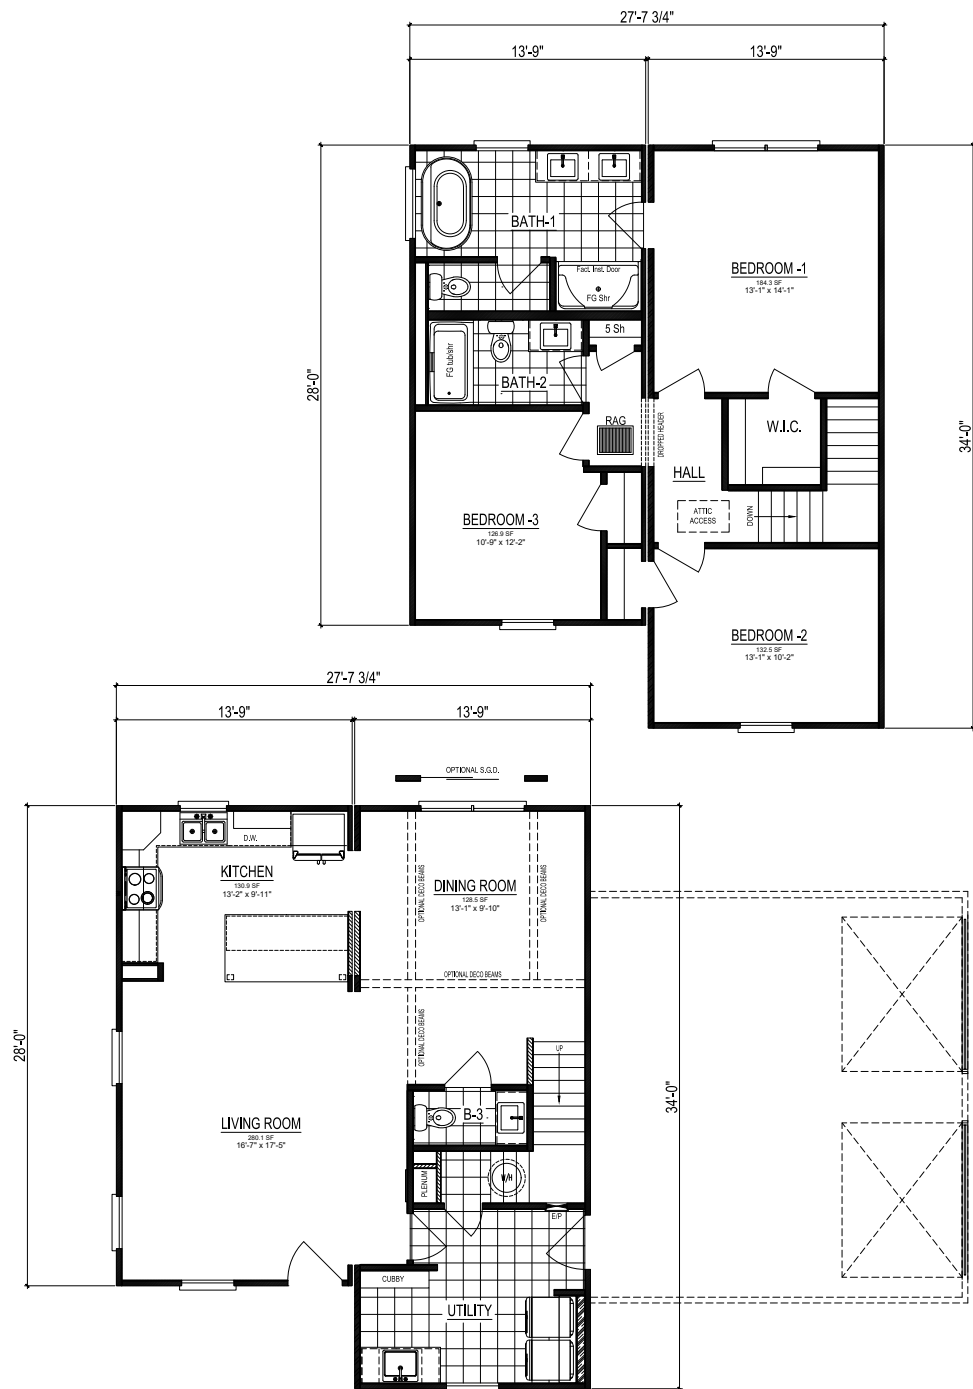

THE CHATHAM I

Total Finished Area:
1,714 Sq. Ft.

857 Sq. Ft. Finished
857 Sq. Ft. Finished

Dimensions:

27'8"W x 34'0"D

3 Bedrooms
2.5 Bathrooms

Two-Story Style

Utility Cubby & Bench

Over-sized Kitchen Island

Rectangular Lavatory Sinks

Walk-in Closet

nationwide-homes.com

facebook.com/nationwidehome

instagram.com/nationwidehomes

Optional Master Bath

Shown with Optional Interior and Exterior Features
These are artist renditions for sales purposes only.
Refer to working drawings for actual dimensions.
© 2020 Nationwide Homes (Summer 2020)