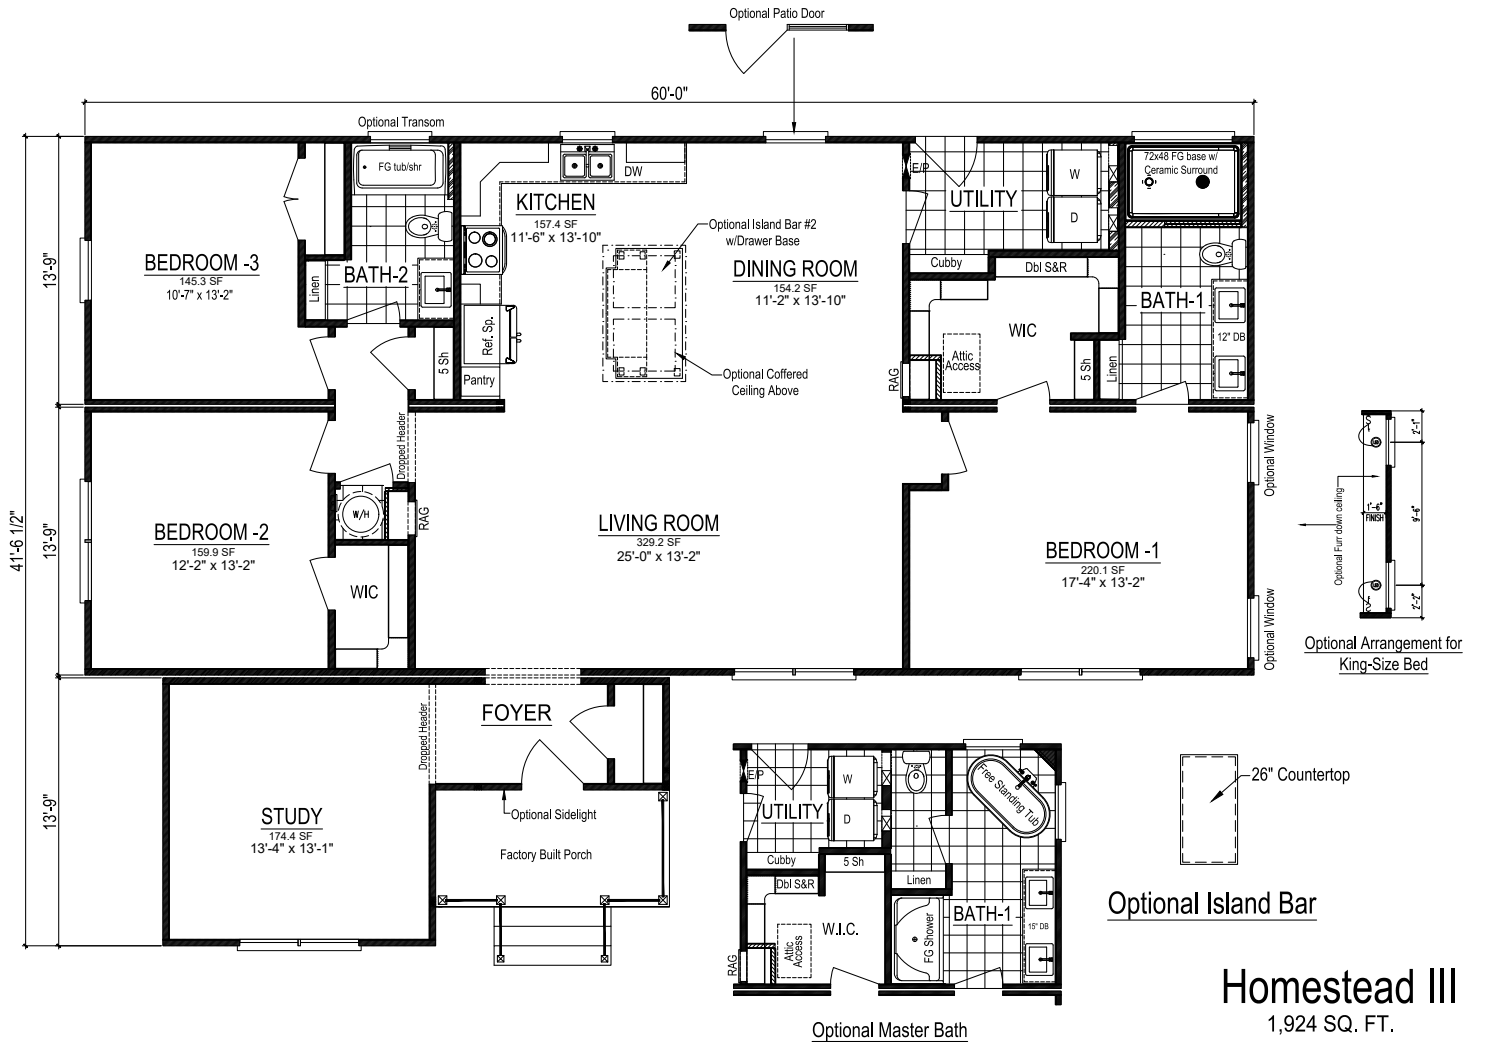

HOMESTEAD III

Total Finished Area:
1,924 Sq. Ft.

Dimensions:
60'0"W x 41'7"D

3 Bedrooms

2 Bathrooms

Split-Bedroom Layout

Factory-Built Porch

Private Study

Ceramic Tile Shower

Walk-in Closets

Utility Room Cubby+Bench

nationwide-homes.com

facebook.com/nationwidehome

instagram.com/nationwidehomes

Shown with Optional Interior and Exterior Features

These are artist renditions for sales purposes only.

Refer to working drawings for actual dimensions.

© January 2022 Nationwide Homes